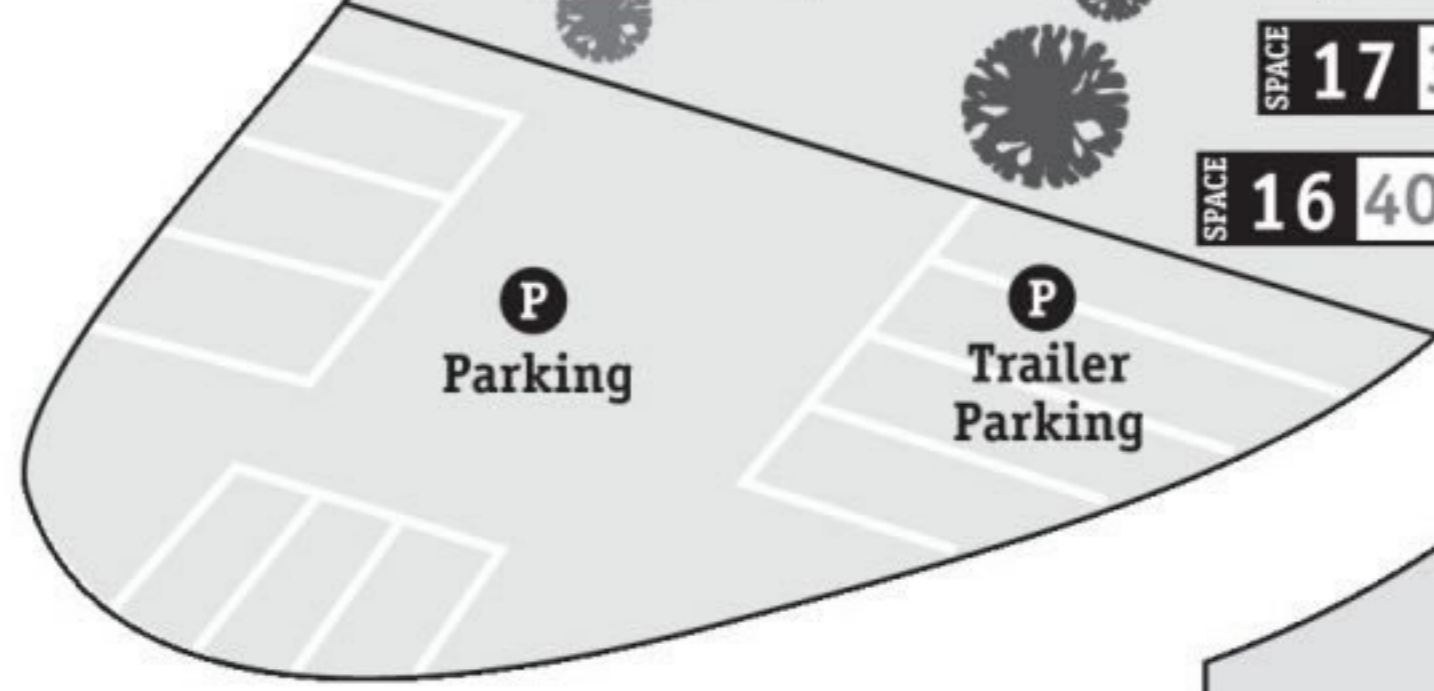

R.V. PARK MAP

Playground
and Picnic Area

 Launching
Ramp

Showers
Restrooms

DELTA
MARINA
OFFICE

Maint. Shop

 Doggie
Head

← RV Check-In

Maintenance
Yard

Mechanic Shop

ENTRANCE
↓

← To The Point
Waterfront Restaurant

SACRAMENTO

RIVER

Pull-Thru #7 thru #11

* Longer term sites