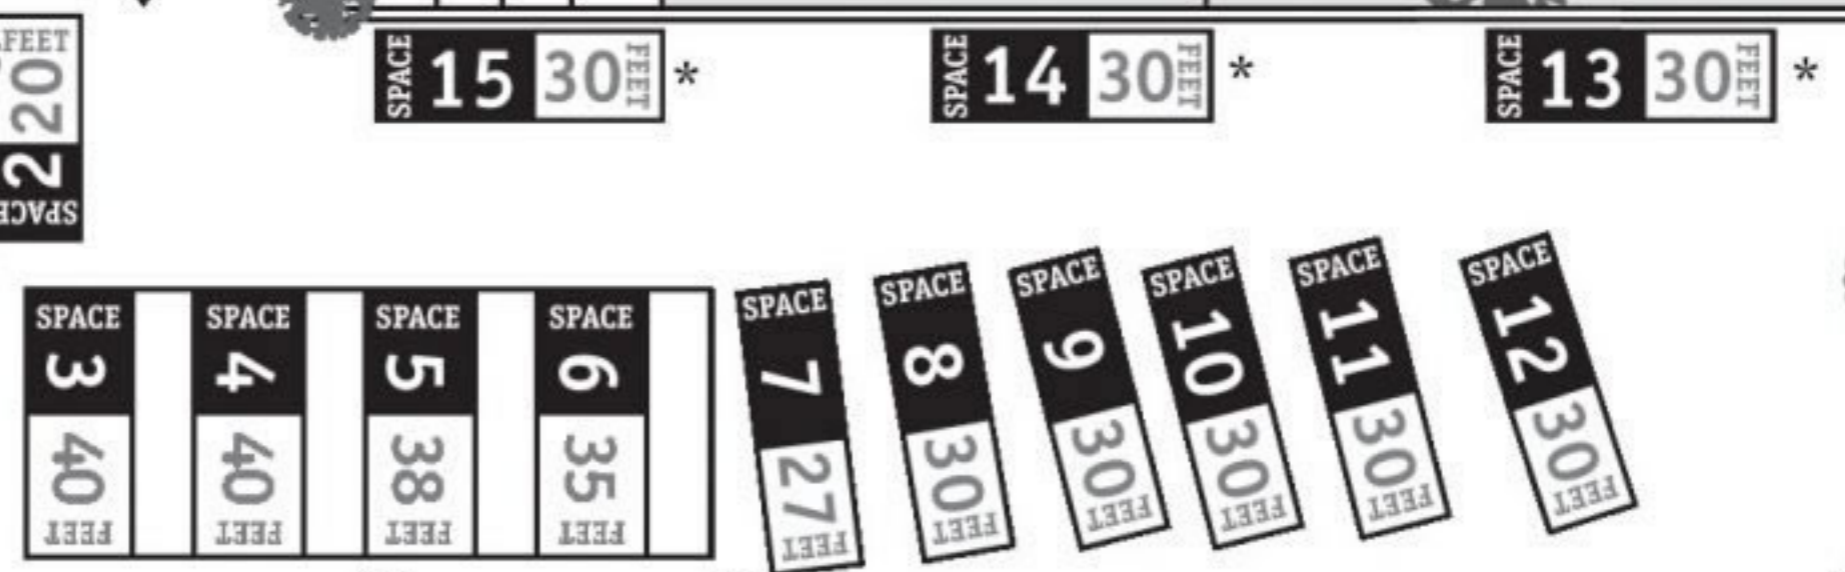

R.V. PARK MAP

Playground
and Picnic Area

 Launching
Ramp

Showers
Restrooms

DELTA
MARINA
OFFICE

Maint. Shop

 Doggie
Head

← RV Check-In

Maintenance
Yard

Mechanic Shop

ENTRANCE
↓

← To The Point
Waterfront Restaurant

SACRAMENTO

RIVER

Pull-Thru #7 thru #11

* Longer term sites